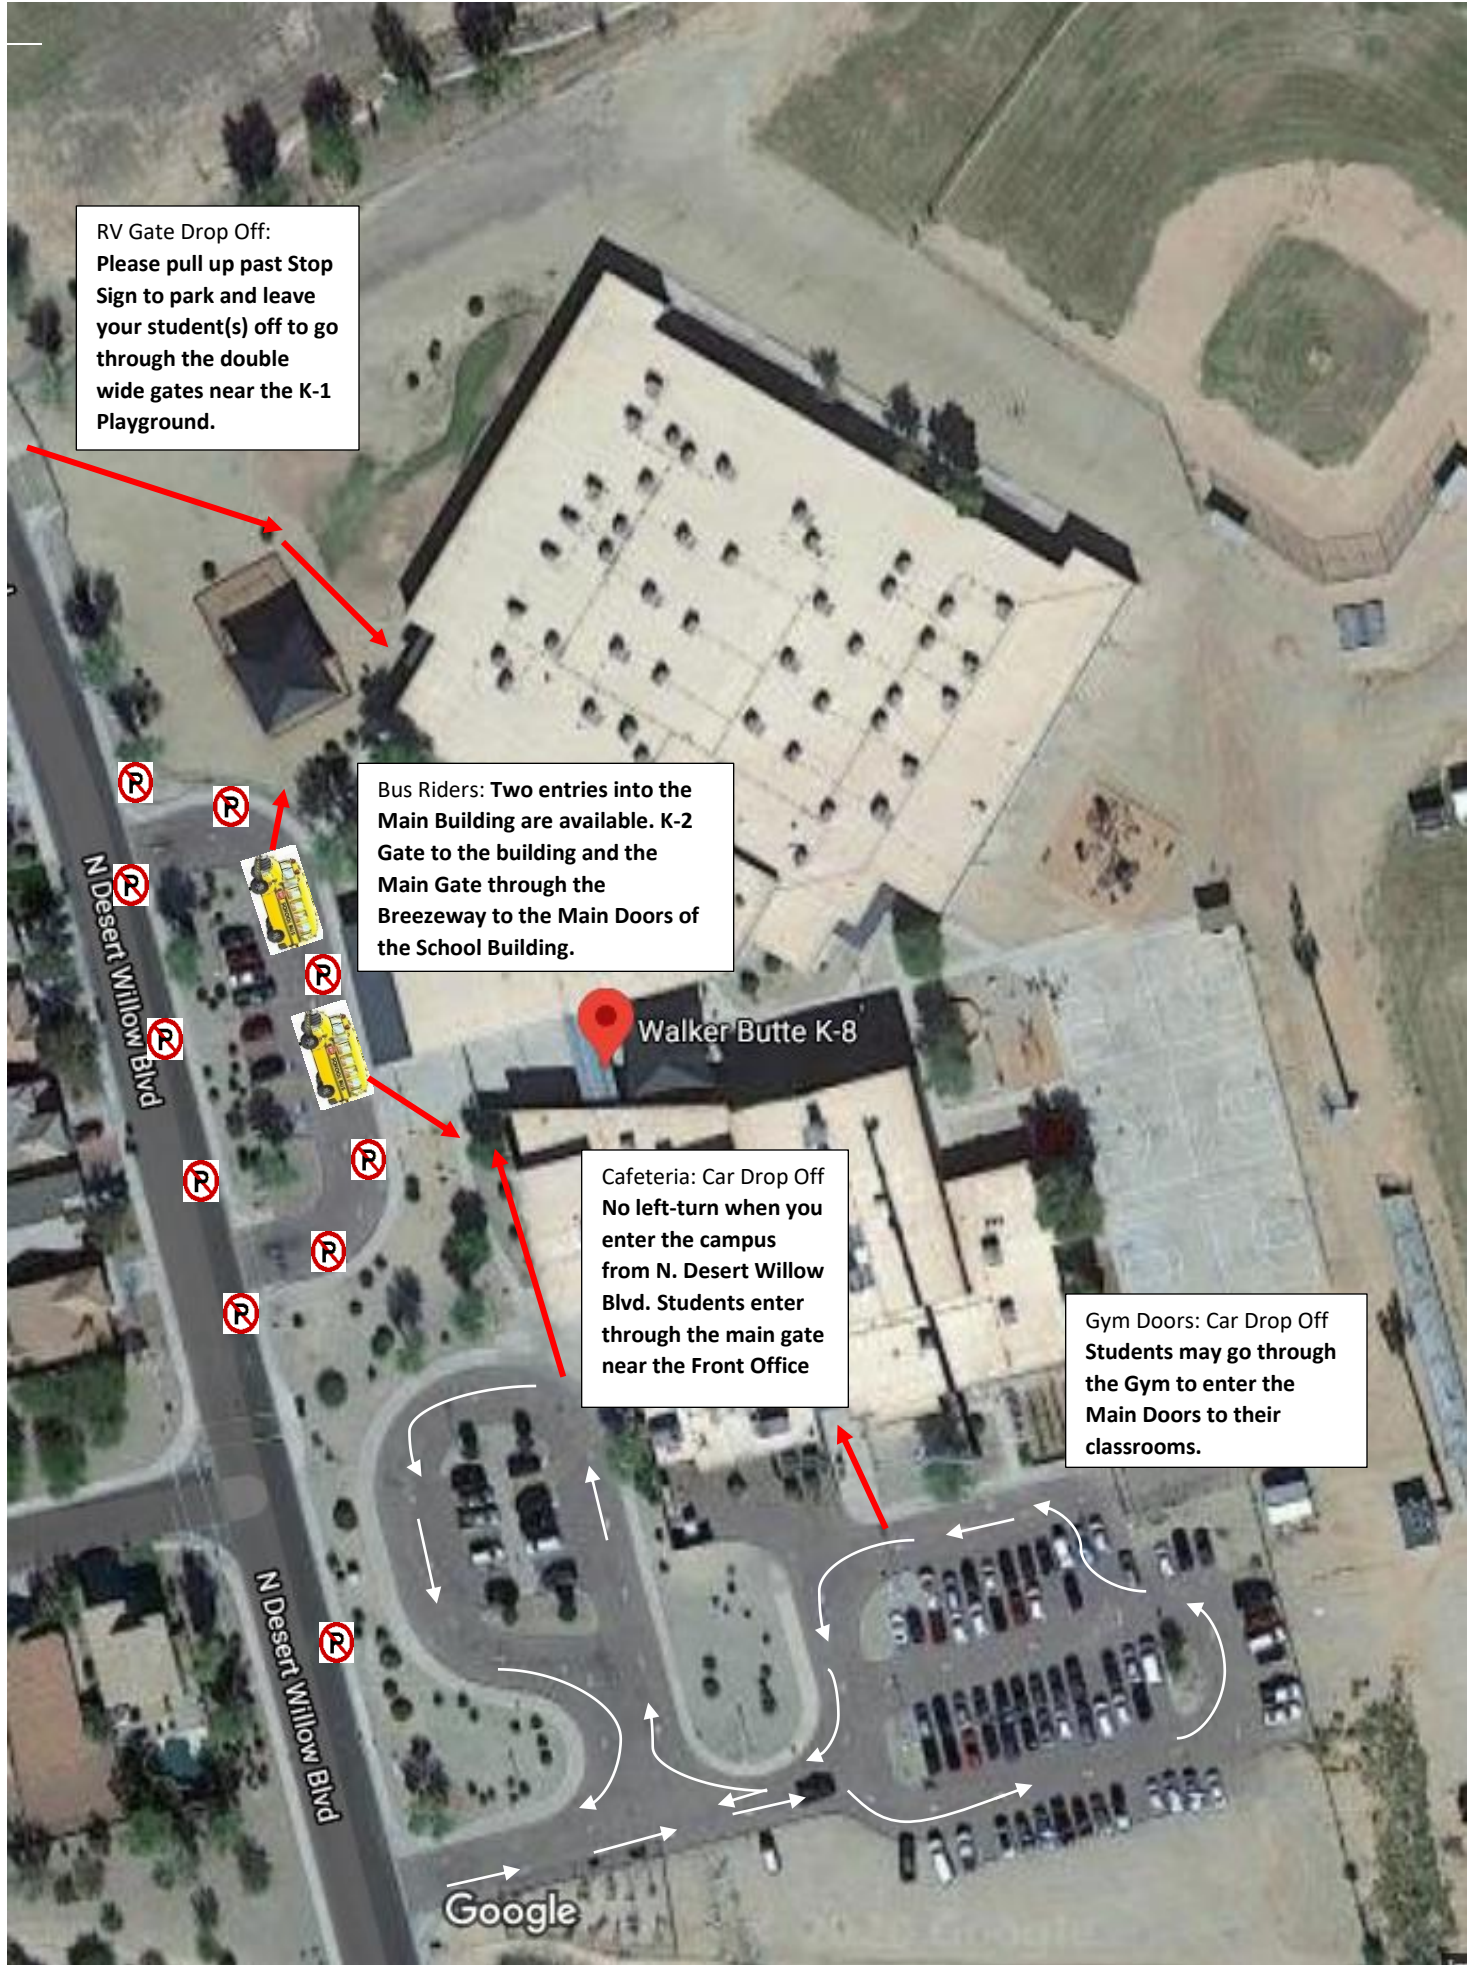

RV Gate Drop Off:  
Please pull up past Stop Sign to park and leave your student(s) off to go through the double wide gates near the K-1 Playground.

Bus Riders: Two entries into the Main Building are available. K-2 Gate to the building and the Main Gate through the Breezeway to the Main Doors of the School Building.

Cafeteria: Car Drop Off  
No left-turn when you enter the campus from N. Desert Willow Blvd. Students enter through the main gate near the Front Office

Gym Doors: Car Drop Off  
Students may go through the Gym to enter the Main Doors to their classrooms.

N. Desert Willow Blvd

Walker Butte K-8

Google